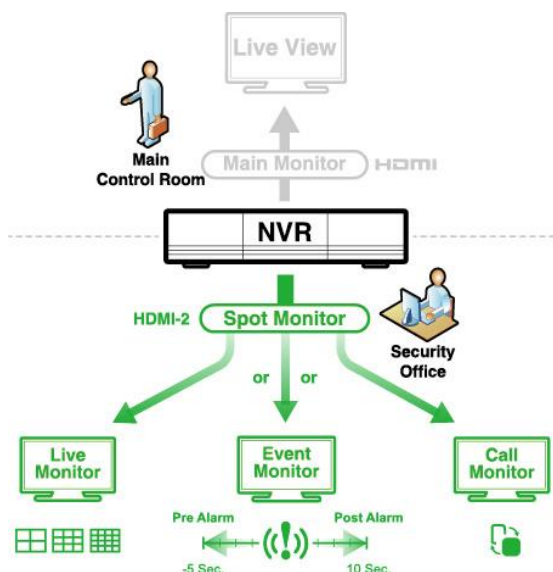

Cloud Service - EaZy Networking

EaZy Networking, the cloud service provided by AVTECH, can be used to simplify the network setup and quickly connect this device to the internet with our free mobile app, EagleEyes.

Alarm Scenario Customization

"Scenario" is a new feature allowing you to customize a series of actions which will be run automatically after the specified event occurs. There are several scenario templates for you to choose when and what to do after a specific event occurs.

Spot Monitor

In addition to the main display via the main HDMI-1 output, you can assign a secondary display via the HDMI-2, VGA or composite output to show live view, call monitor or event monitor.

Push Video & Push Status - Active Event Notification with EagleEyes App

- Push Video to send instant notifications for an alarm event when an alarm device is connected to the DVR.
- Push Status to send instant notifications for system events, such as video loss or HDD data removal.