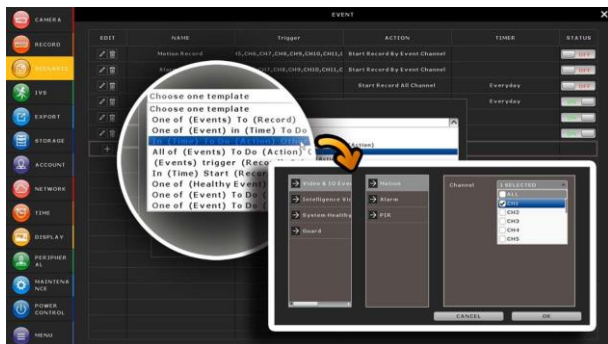

AVH8564AX

64CH 8MP Video Recording
8-Bay Storage
EaZy Networking
Push Video / Push Status

8-Bay 64CH H.265 NVR

Features

H.265 Compression Technology

With this compression technology, the recording capacity is greatly enhanced as well as bandwidth saving for better efficiency and performance than the systems employing other compression formats

Event Pop-up / Preview

All events are listed on the right panel with corresponding event icons for you to quickly recognize the event type. The most current one will flash to catch your attention. Click one event and you're able to preview the footage with pre-alarm images.

Cloud Service - EaZy Networking

EaZy Networking, the cloud service provided by AVTECH, can be used to simplify the network setup and quickly connect this device to the internet with our free mobile app, EagleEyes.

Spot Monitor

In addition to the main display via the main HDMI-1 output, you can assign a secondary display via the HDMI-2, VGA or composite output to show live view, call monitor or event monitor.

Push Video & Push Status - Active Event Notification with EagleEyes App