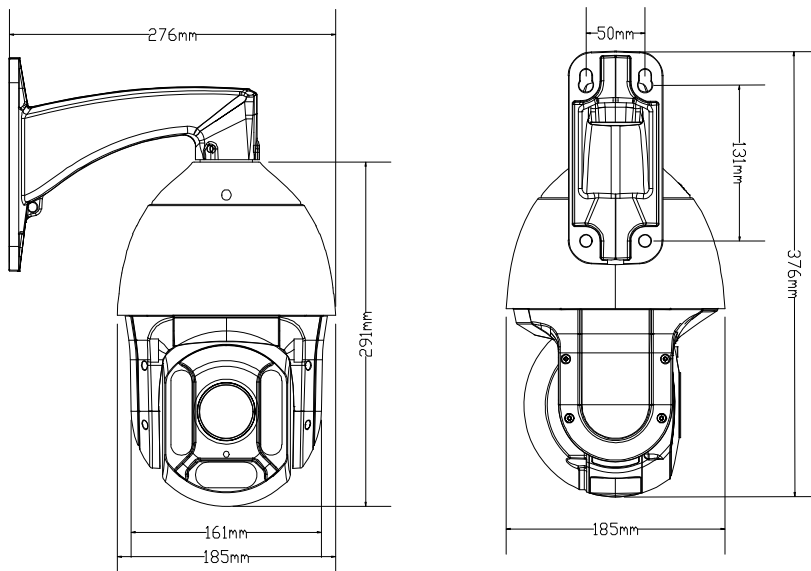

DIMENSIONS

Dimensional tolerance: ± 5mm

○ SPECIFICATIONS

■ Device		
Image Sensor		1/2.8" SONY image sensor
Max. Resolution		2592 x 1944 (5MP)
Lens		f4.7 ~ 155mm (Auto Focus)
Viewing Angle		Appr. 66.1°(Wide) to 2.46°(Tele)
Auto Focus		Auto / Semi-automatic / Manual
Min Illumination		0.001 Lux, 0 Lux (IR LED ON)
Shutter Speed		1/50(1/60)s to 1/10,000s
IR Effective Distance		200 meters
Day / Night		YES
WDR Mode		DWDR
Micro SD Card Slot		YES (up to 128GB)
■ Video		
Compression		H.265 / H.264 / MJPEG
Video Resolution	Main Stream	2592*1944 / 2560*1440 / 2688*1520(2560*1440) / 2048*1520 (2304*1296) / 1080P / 720P
	Sub Stream	704*576
Frame Rate		30 IPS
Image Enhancement		DWDR / 2D DNR / 3D DNR
Day / Night Switch		Manual / Auto
■ Audio		
Line in		YES
Line out		YES
■ Alarm & Event		
Detection Mode		Motion
■ Network		
LAN Port		RJ45 connector x 1
LAN Speed		10/100 Based-T Ethernet
Supported Protocols		RTSP / FTP / PPPOE / DHCP / DDNS / NTP / UPnP
ONVIF Compatible		ONVIF 2.4
Security		User authentication (ID and PW)
Remote Access		Web
■ PTZ Mechanism		
Pan Range		360° continuous rotation
Pan Speed		0.1° ~ 200°/s
Tilt Range		0 ~ 90° with auto-flip
Tilt Speed		0.1° ~ 180°/s
Auto-flip		Tilt down 90°, with auto-flip 180°
Zoom Ratio		33X Optical Zoom
Max. Zoom Speed		Rotation speed can be adjusted automatically according to zoom multiples
Preset Points		Up to 128 preset points
Tour		Up to four groups can be set with speed and part time setting